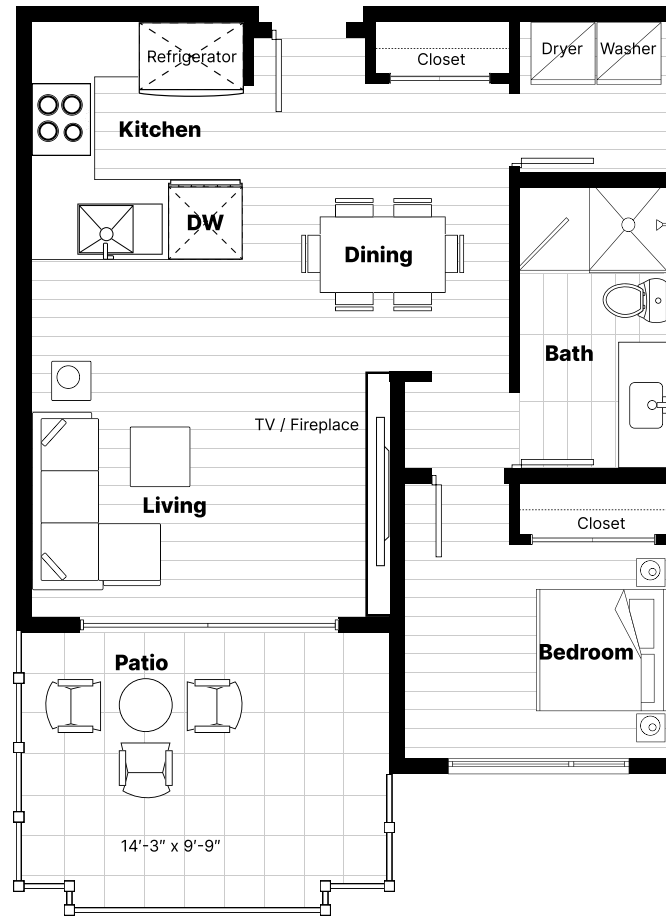

A6

1 Bedroom + 1 Bath Unit
604.93 sq ft

CHELSEA

AT LONGWOOD

4775 Uplands Drive

1-4 Floor

The developer reserves the right to make changes, modifications or substitutes to the building design, specifications and floorplans should they be necessary. Renderings, views, and layouts are for illustration purposes only. E.&O.E.