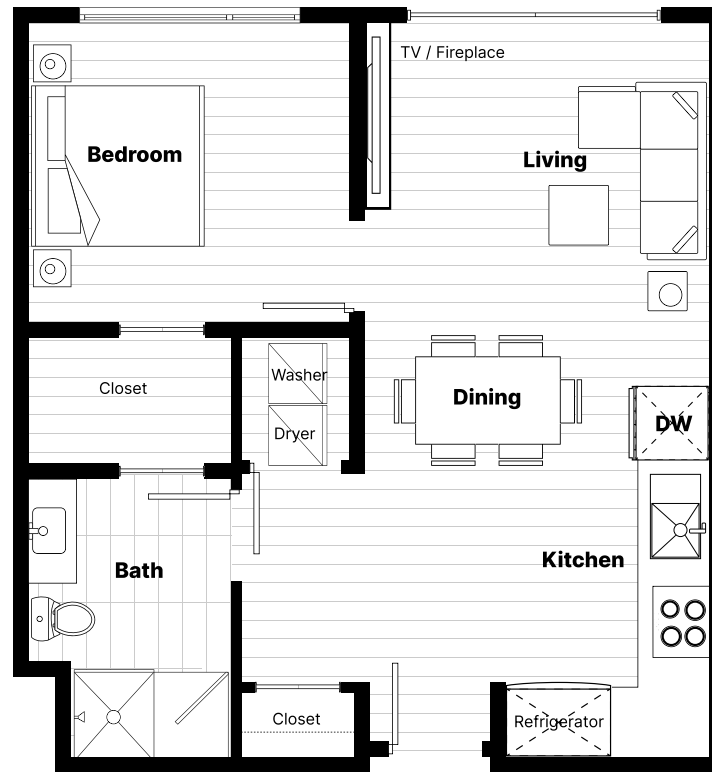

A3

1 Bedroom + 1 Bath Unit
482.22 sq ft

CHELSEA

AT LONGWOOD

4775 Uplands Drive

Ground Floor

The developer reserves the right to make changes, modifications or substitutes to the building design, specifications and floorplans should they be necessary. Renderings, views, and layouts are for illustration purposes only. E.&O.E.